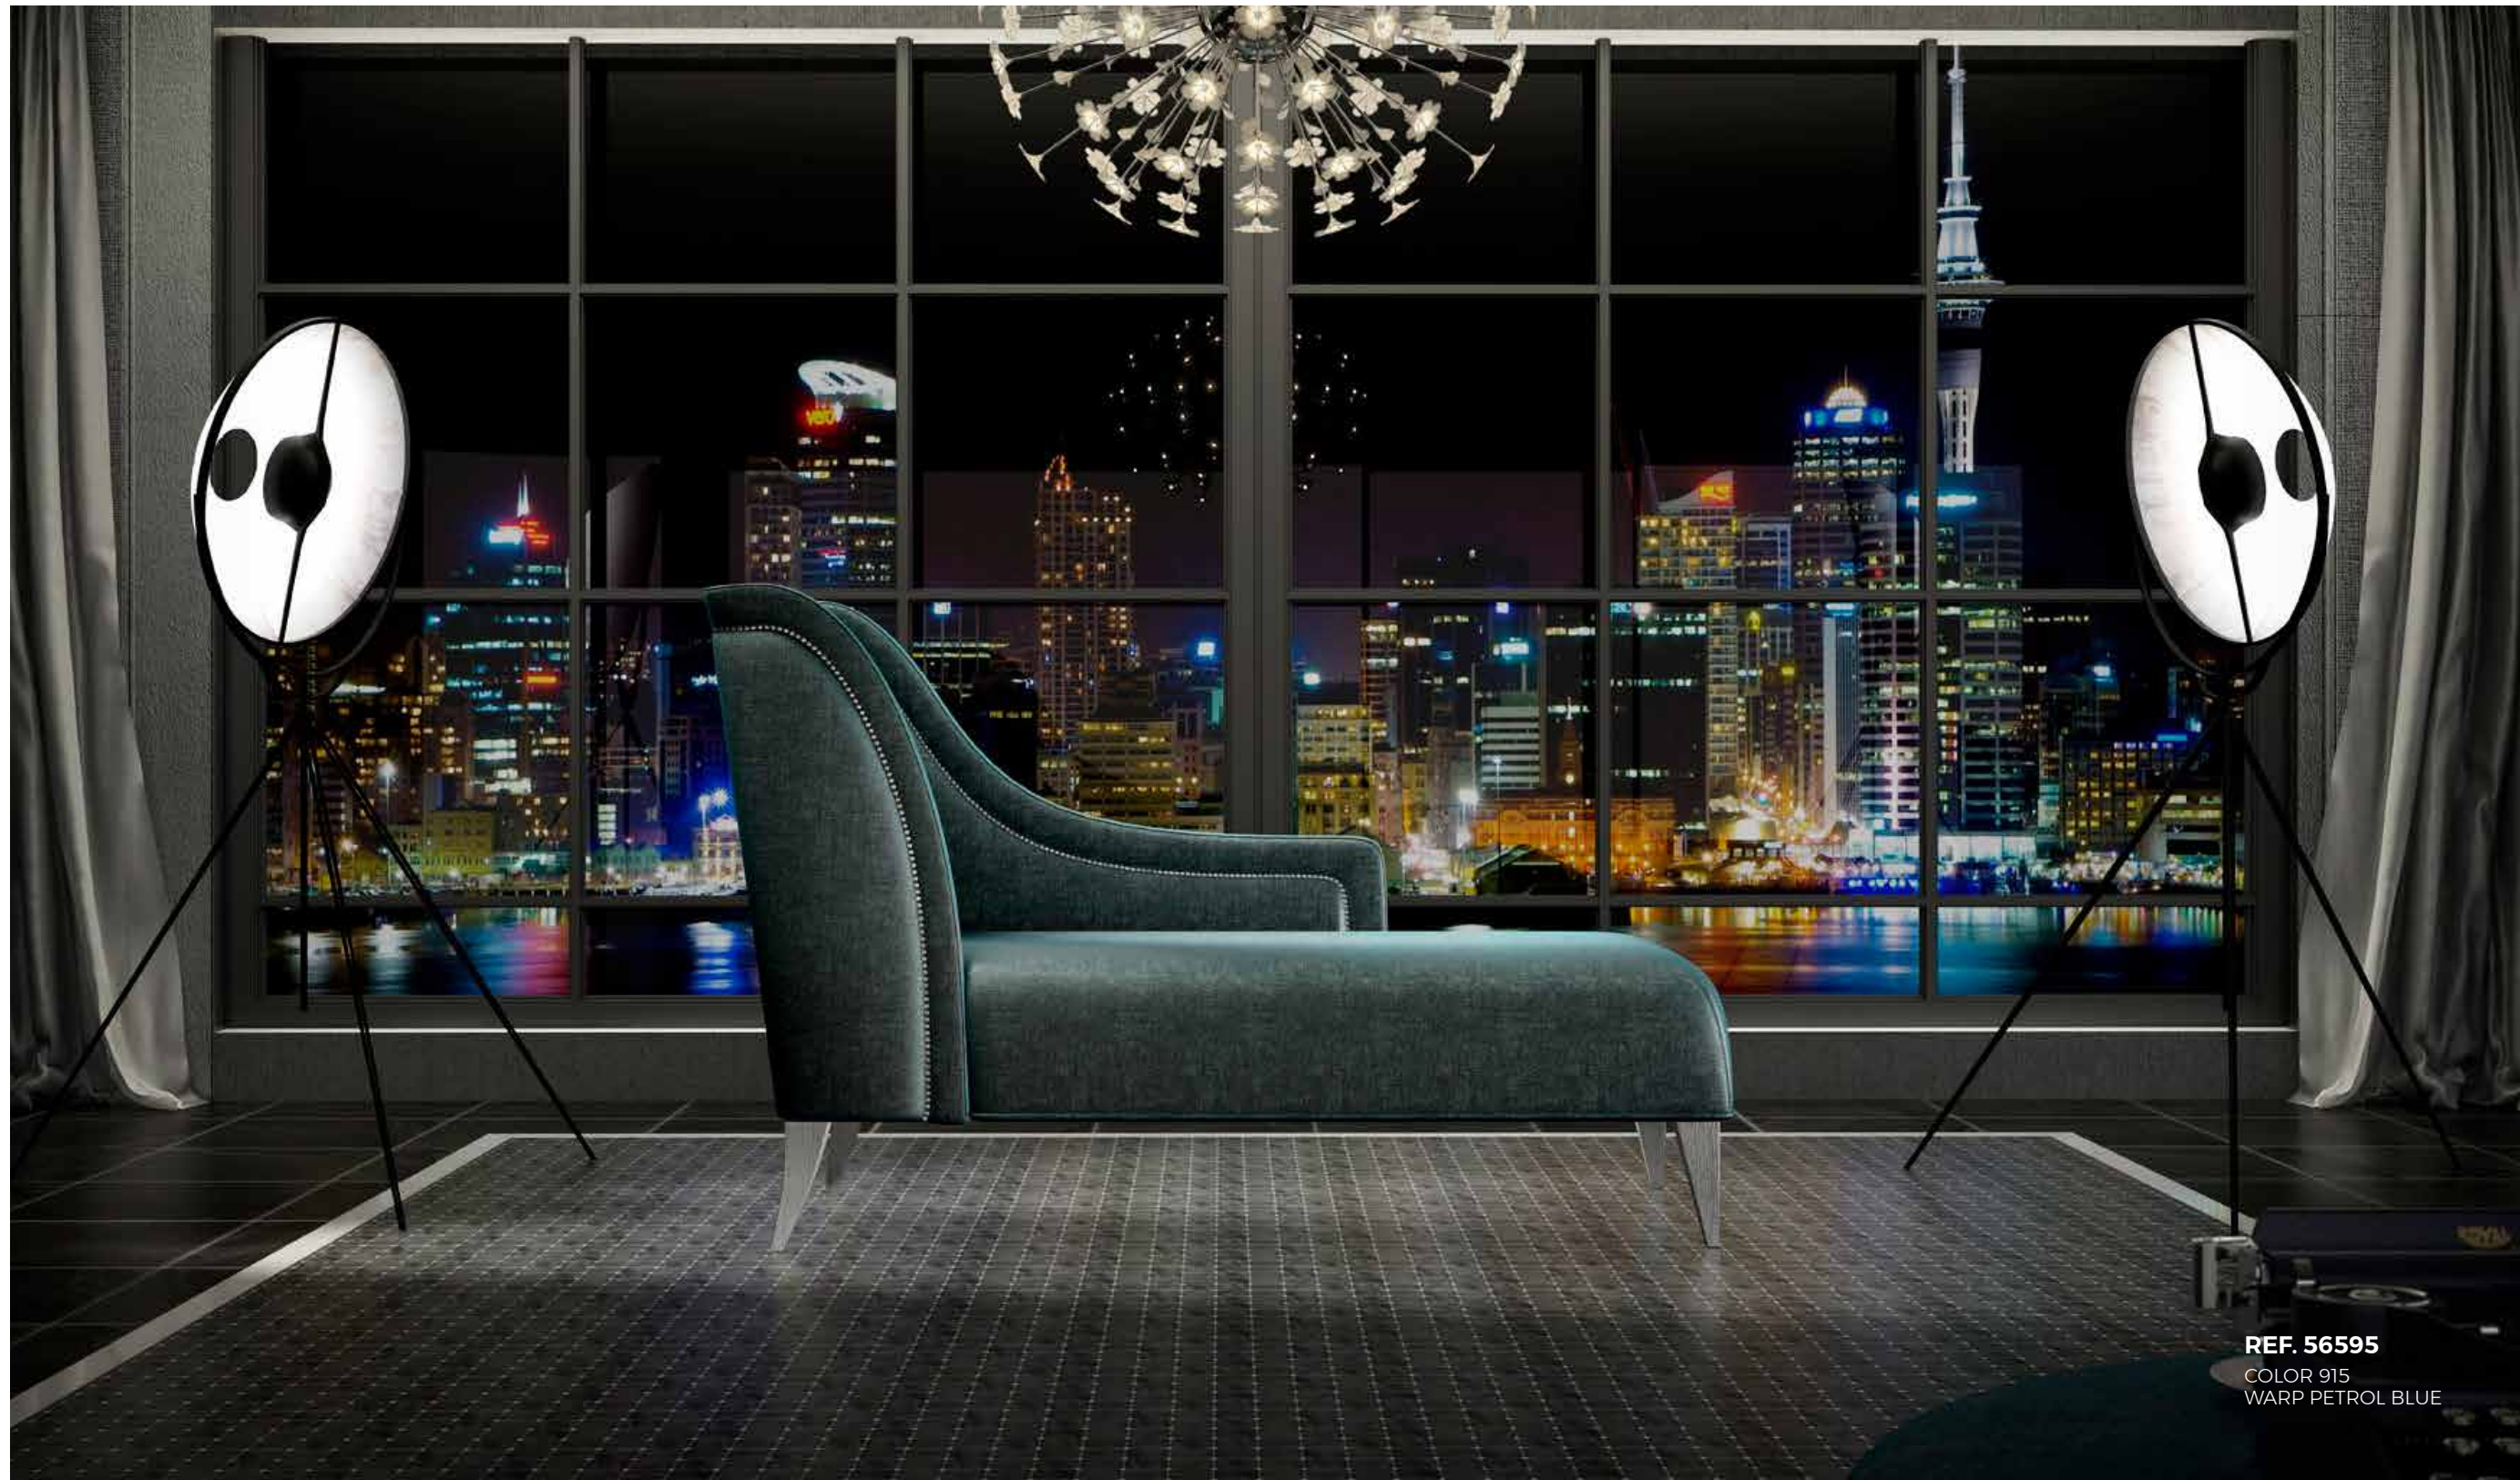

**REF. 56600**  
COLOR 210  
VERSATIL 27

REF. 56597  
COLOR 223  
VERSATIL 52

franco  
sweet  
home

**REF. 56599**  
COLOR 220 ALTO BRILLO  
PARIS WINE

REF. 56602  
COLOR 250  
STAR NUBE

REF. 56595  
COLOR 915  
WARP PETROL BLUE