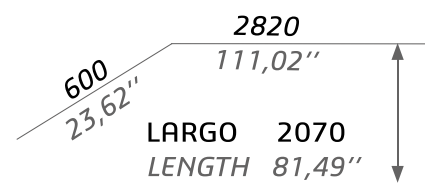

REF. 201719

COMPOSICIÓN 19 FRONTAL C/L 204 W/Light
COMP. 19 FRONTAL S/L 195 W.o/Light

601