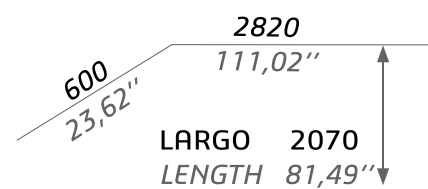

REF. 201718

COMPOSICIÓN 18 FRONTAL C/L 106 W/Light
COMP. 18 FRONTAL S/L 97 W.o/Light

601