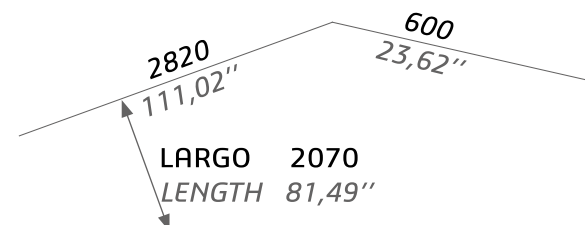

XINFONIER 60 TIRADOR VANESSA 52
CHEST 60 VANESSA HANDLE