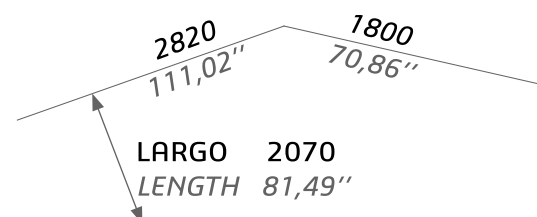

APARADOR 180 CURVO 115
CURVED 180 SIDEBORD