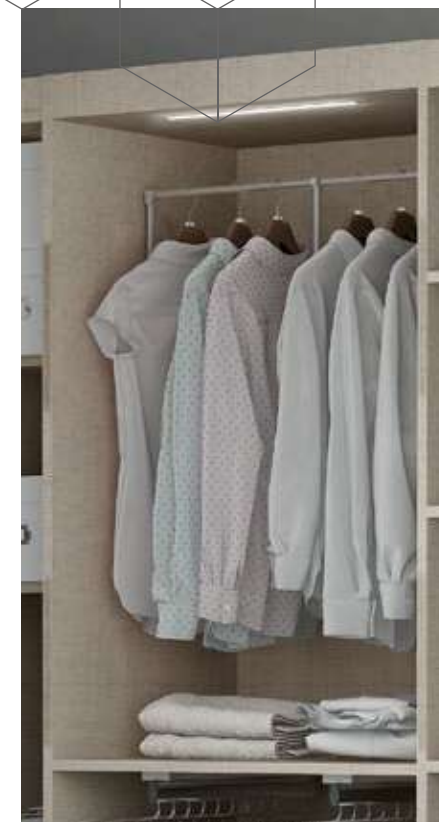

*ARMARIO EMPOTRADO  
BUILT- IN WARDROVE*

*ILUMINACION LED  
LED LIGHT*

VESTIDOR 462  
DRESSING ROOM