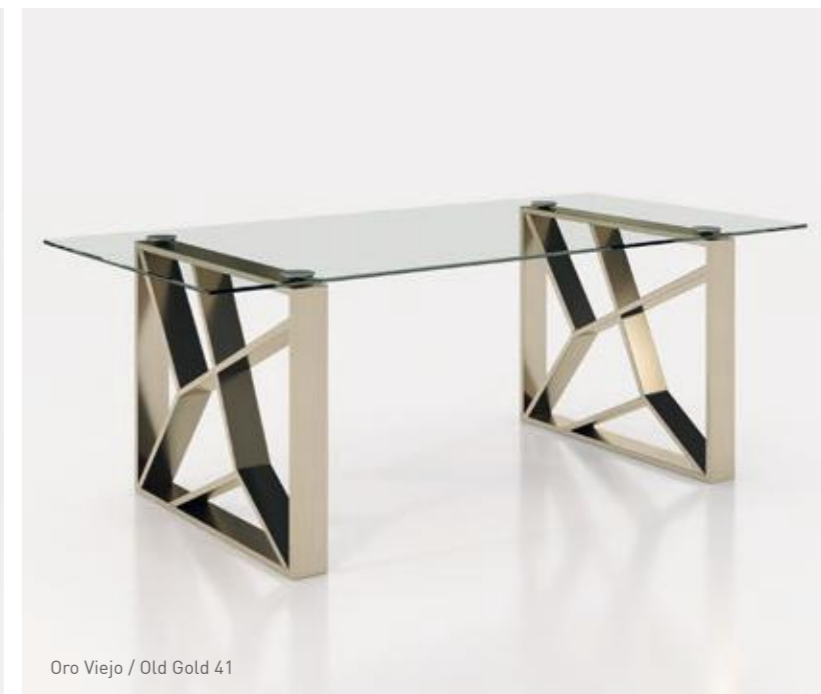

Silla  
Chair REF. 57793  
Oro Viejo / Old Gold 41  
Star Nube

MESA DE COMEDOR  
DINING TABLE  
REF. 5777

Color 161  
Victoria White

Plata Vieja / Old Silver 40

Oro Viejo / Old Gold 41

MESA DE COMEDOR  
DINING TABLE  
REF. 57782